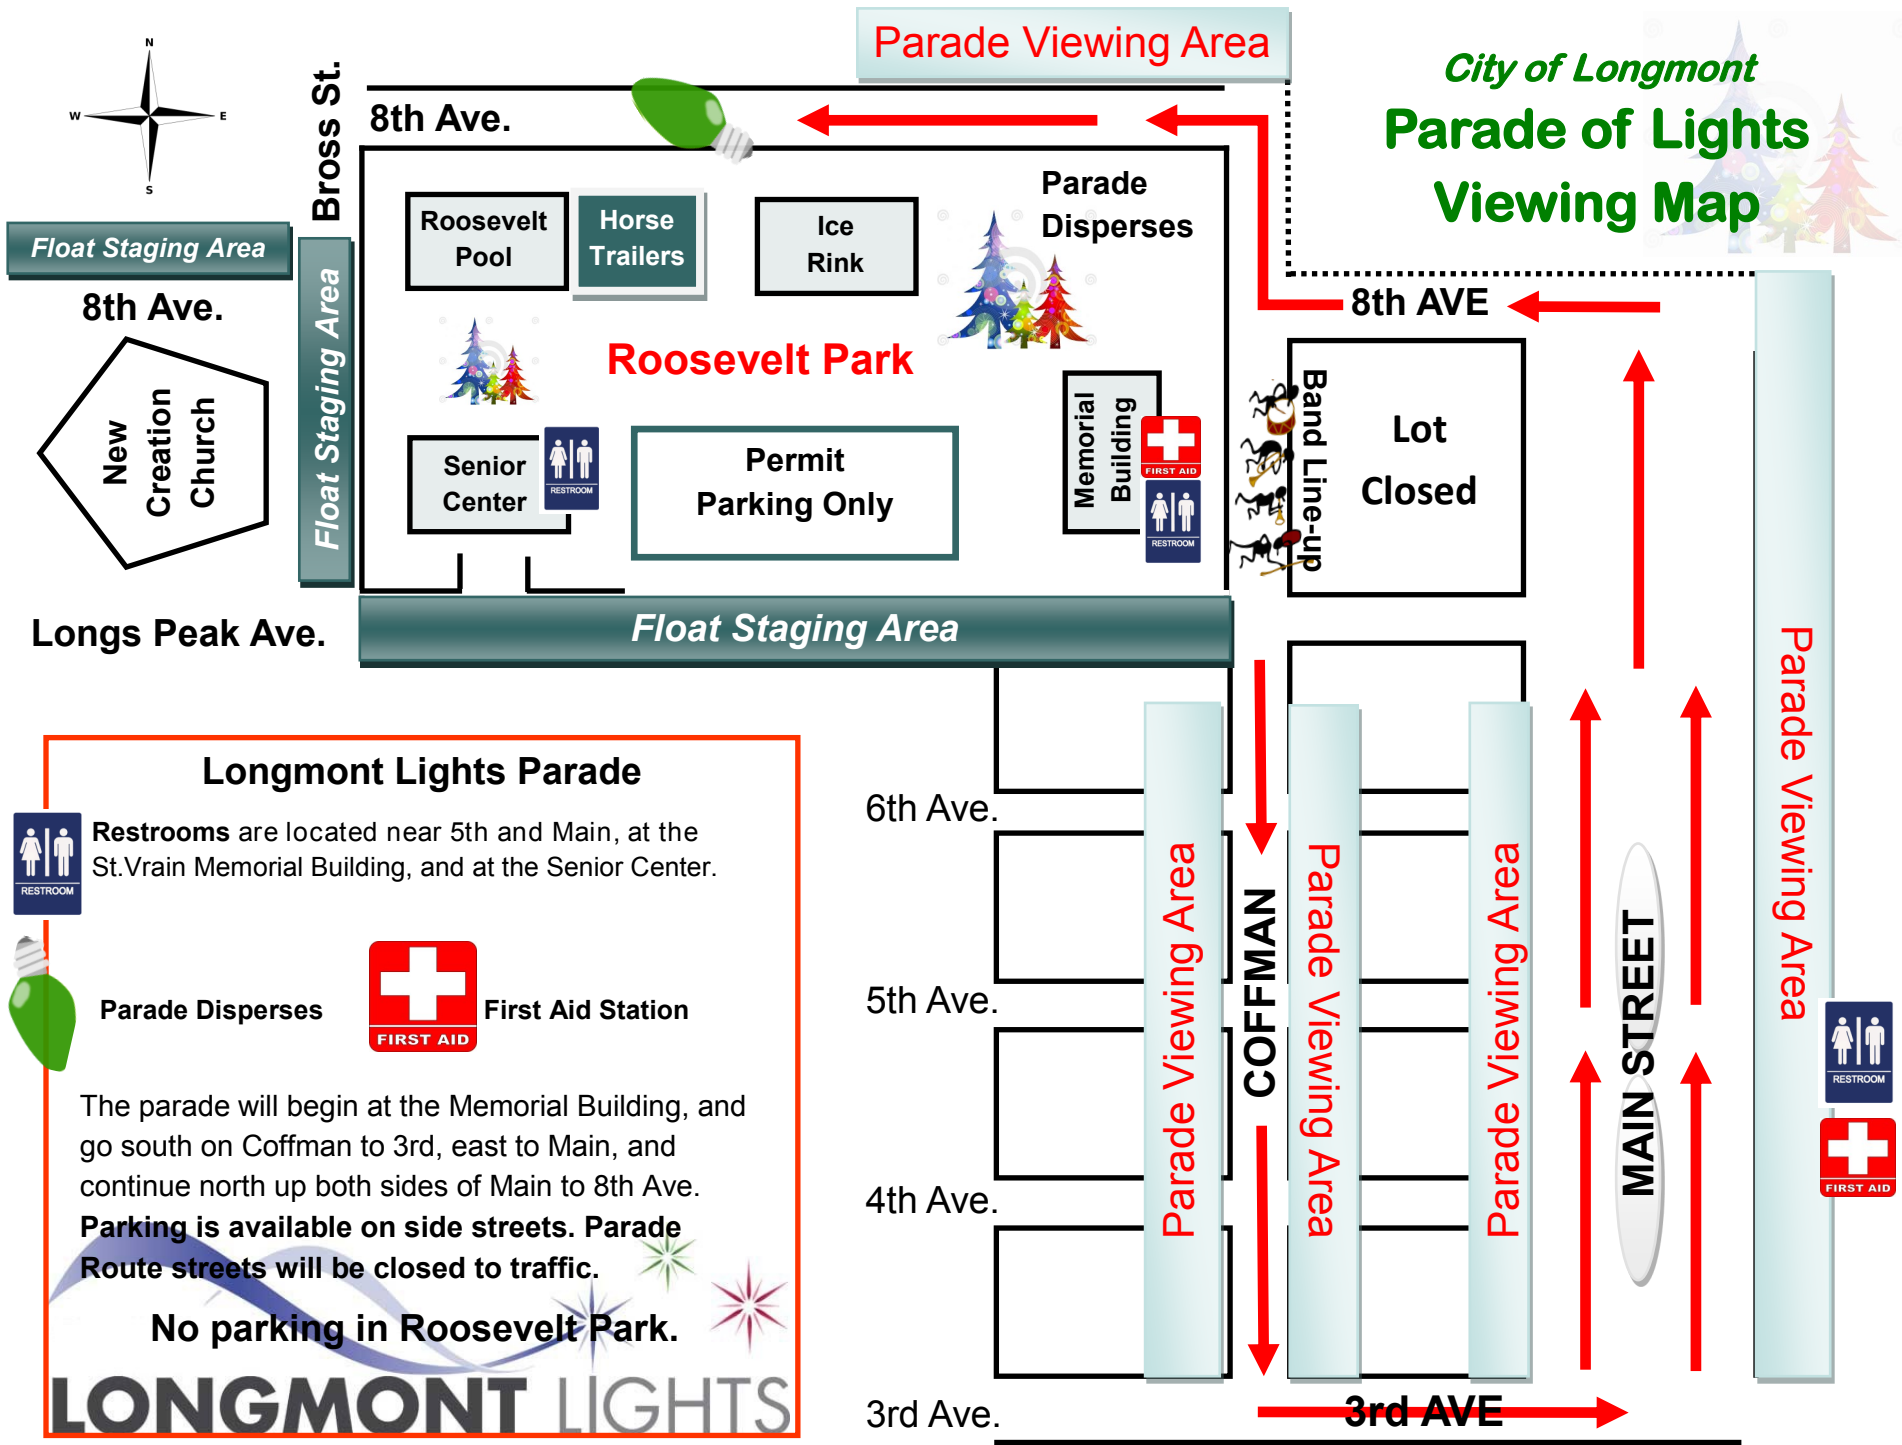

City of Longmont Parade of Lights Viewing Map

Float Staging Area

8th Ave.

Cross St.

8th Ave.

Roosevelt Pool

Horse Trailers

Ice Rink

Parade Disperses

Roosevelt Park

Senior Center

Permit Parking Only

Memorial Building

Band Line-up

Lot Closed

Longs Peak Ave.

Float Staging Area

Longmont Lights Parade

Restrooms are located near 5th and Main, at the St.Vrain Memorial Building, and at the Senior Center.

Parade Disperses

First Aid Station

The parade will begin at the Memorial Building, and go south on Coffman to 3rd, east to Main, and continue north up both sides of Main to 8th Ave. Parking is available on side streets. Parade Route streets will be closed to traffic.

No parking in Roosevelt Park.

LONGMONT LIGHTS